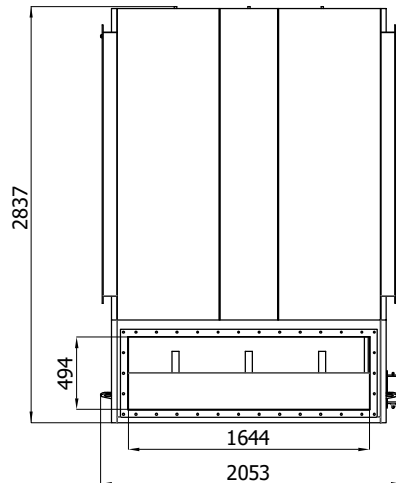

FILTER PARAMETERS

FILTER TYPE	H
NO. OF CARTRIDGES	54
RAL COLOR	7038

NET BRT
WEIGHT (KG): 2300 2500

EGNAR

TYPE OF FILTER	H 354	CONSTRUCTION MADE WI
----------------	-------	----------------------