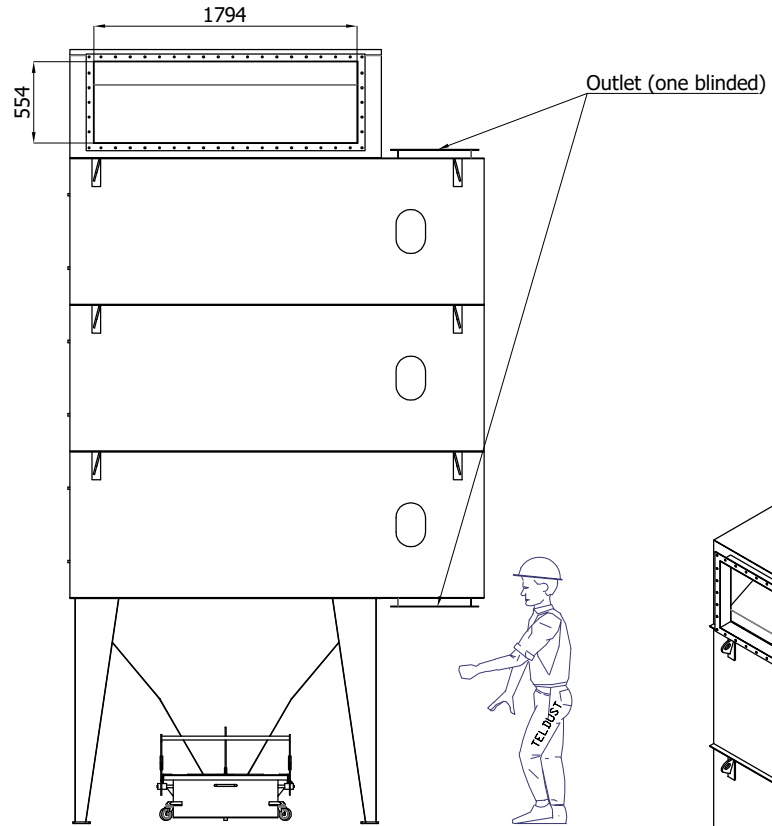

FILTER PARAMETERS

FILTER TYPE	H
NO. OF CARTRIDGES	54
RAL COLOR	7038

NET BRT
WEIGHT (KG): 2300 2500

EGNAR

TYPE OF FILTER	H 354	CONSTRUCTION MADE WI
----------------	-------	----------------------