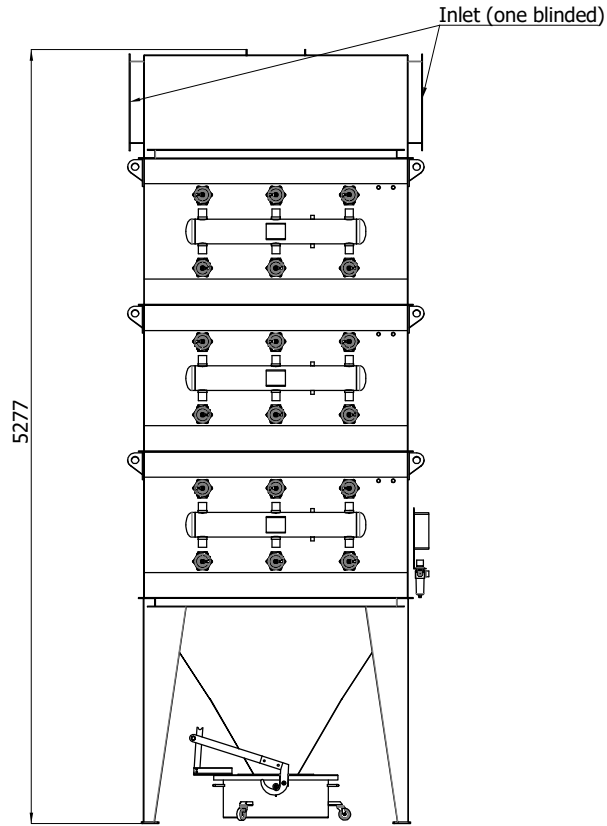

FILTER PARAMETERS

FILTER TYPE	H
NO. OF CARTRIDGES	54
RAL COLOR	7038

NET BRT
WEIGHT (KG): 2300 2500

EGNAR

TYPE OF FILTER	H 354	CONSTRUCTION MADE WI
----------------	-------	----------------------