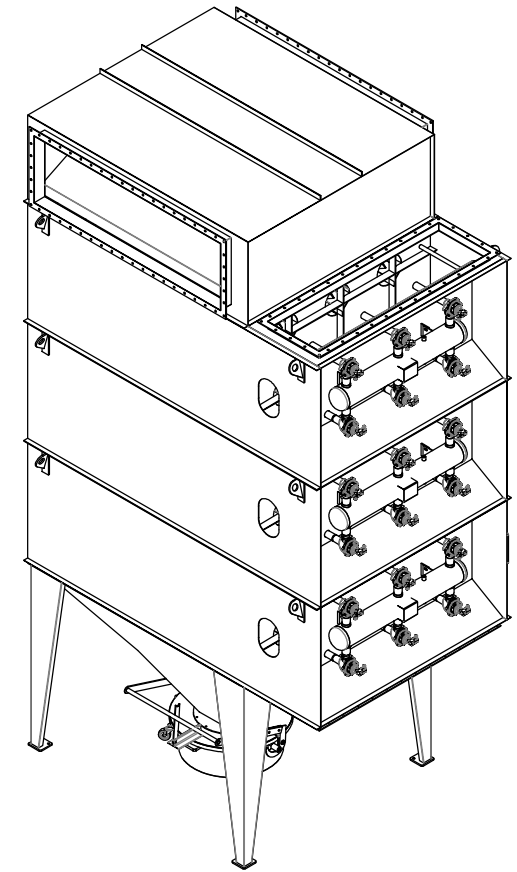

FILTER PARAMETERS

FILTER TYPE	H
NO. OF CARTRIDGES	54
RAL COLOR	7038

NET BRT
WEIGHT (KG): 2300 2500

EGNAR

TYPE OF FILTER	H 354	CONSTRUCTION MADE WI
----------------	-------	----------------------