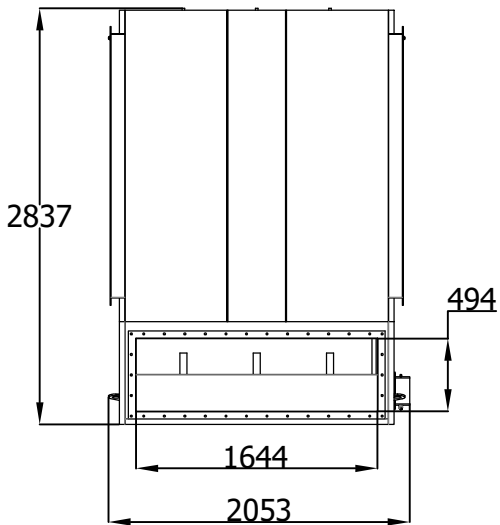

FILTER PARAMETERS	
FILTER TYPE	H3
NO. OF CARTRIDGES	36
RAL COLOR	7038

NET BRT  
WEIGHT (KG): 1750 1900

<b>EGNAR</b>		
TYPE OF FILTER	H 336	CONSTRUCTION MADE WI TOLERANCES +/- 2mm