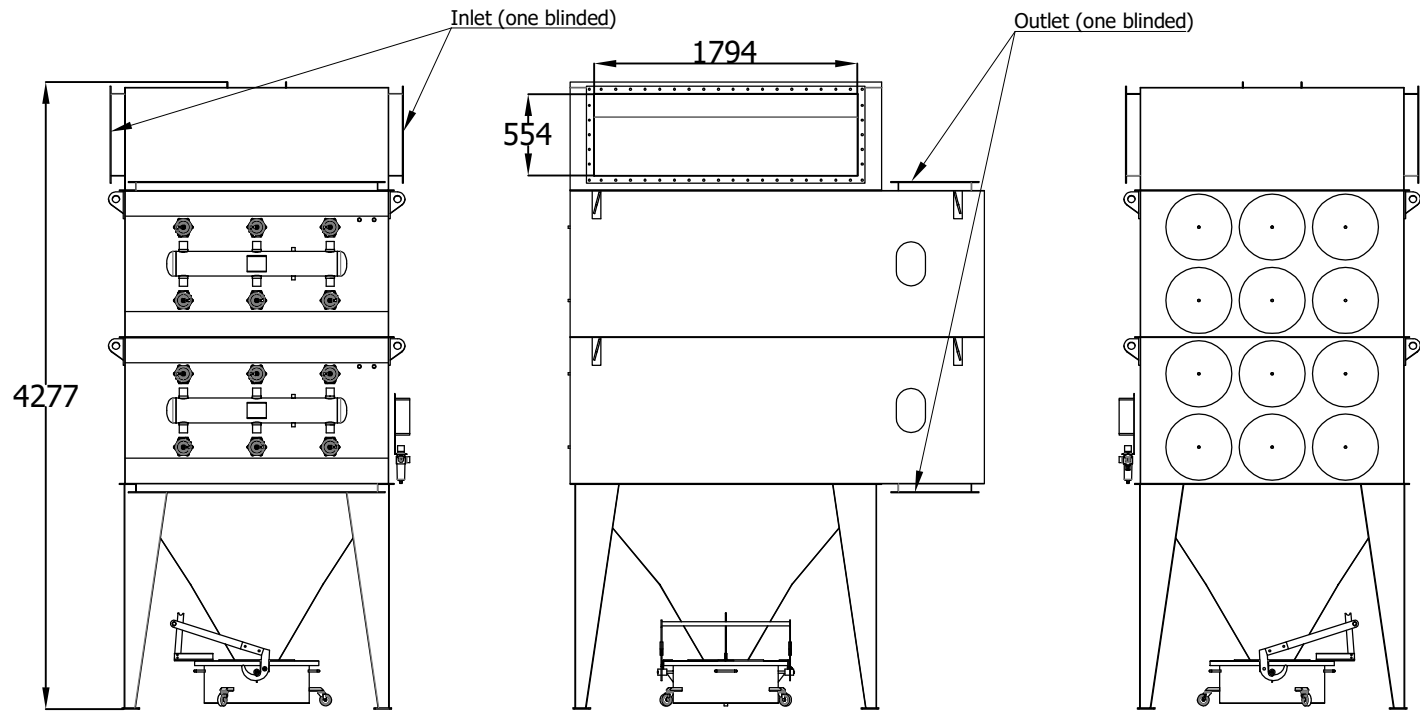

FILTER PARAMETERS	
FILTER TYPE	H3
NO. OF CARTRIDGES	36
RAL COLOR	7038

NET BRT  
WEIGHT (KG): 1750 1900

<b>EGNAR</b>		
TYPE OF FILTER	H 336	CONSTRUCTION MADE WI TOLERANCES +/- 2mm