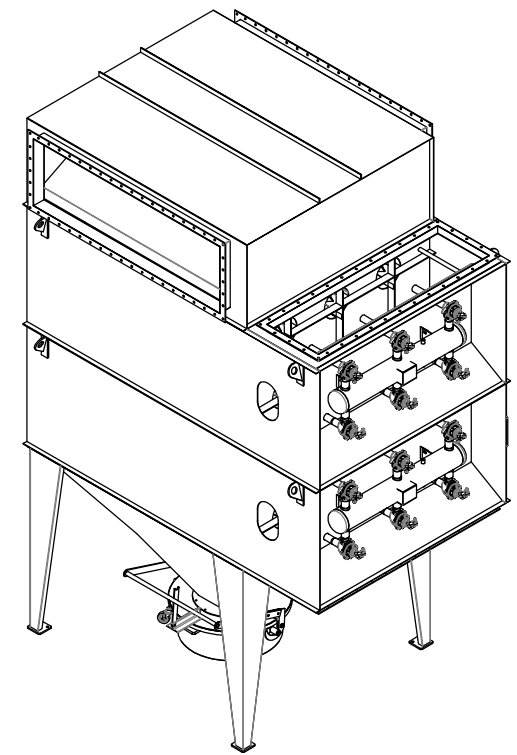

FILTER PARAMETERS	
FILTER TYPE	H3
NO. OF CARTRIDGES	36
RAL COLOR	7038

NET BRT  
WEIGHT (KG): 1750 1900

<b>EGNAR</b>		
TYPE OF FILTER	H 336	CONSTRUCTION MADE WI TOLERANCES +/- 2mm