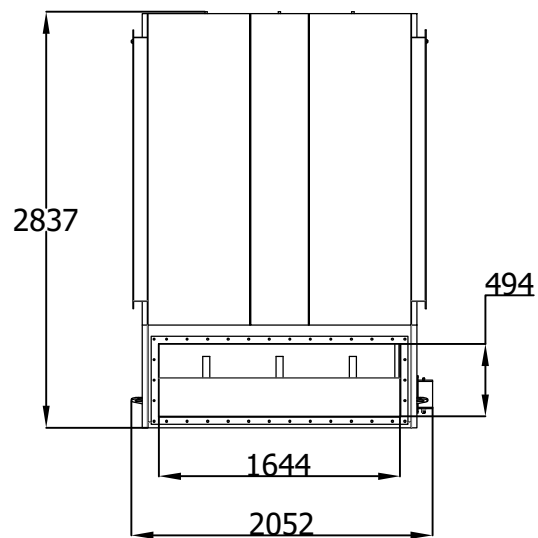

FILTER PARAMETERS

FILTER TYPE	H3
NO. OF CARTRIDGES	27
RAL COLOR	7038

NET BRT  
WEIGHT (KG): 1600 1700

<b>EGNAR</b>		
TYPE OF FILTER	H 327	CONSTRUCTION MADE WI TOLERANCES +/- 2mm