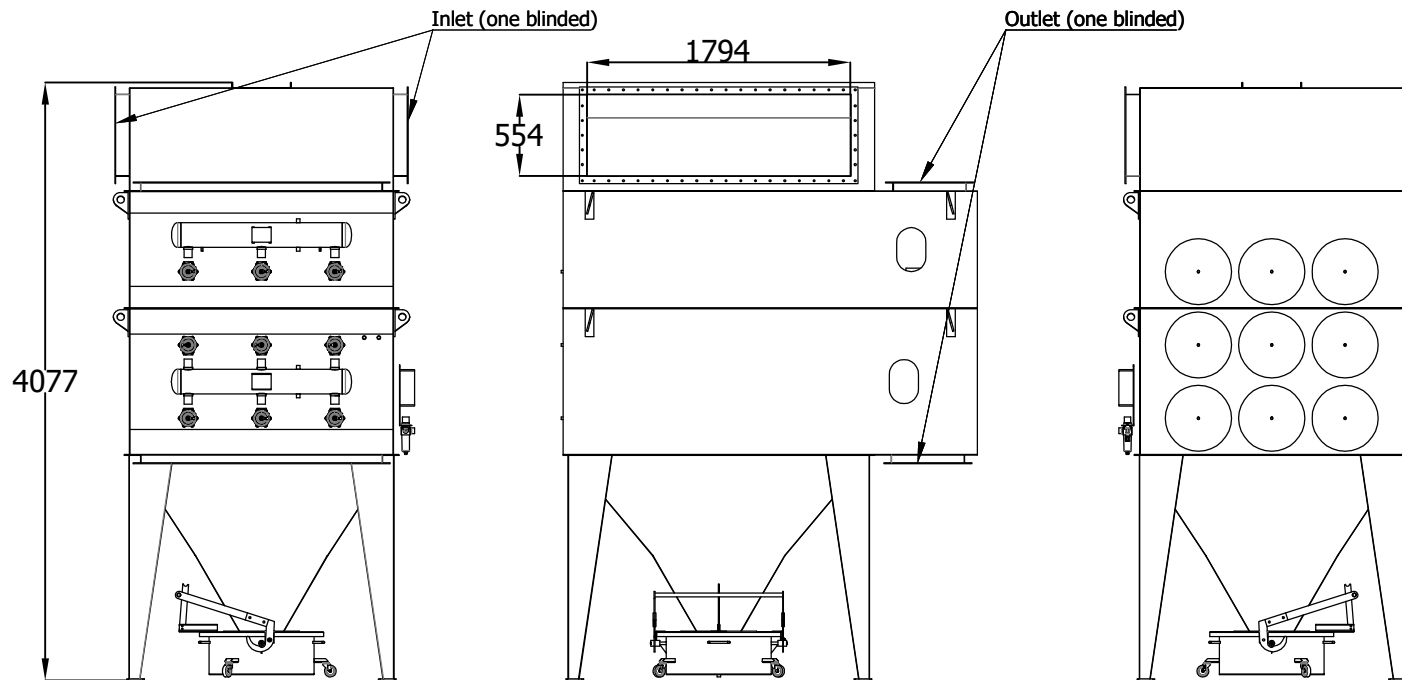

FILTER PARAMETERS

FILTER TYPE	H3
NO. OF CARTRIDGES	27
RAL COLOR	7038

NET BRT  
WEIGHT (KG): 1600 1700

<b>EGNAR</b>		
TYPE OF FILTER	H 327	CONSTRUCTION MADE WI TOLERANCES +/- 2mm