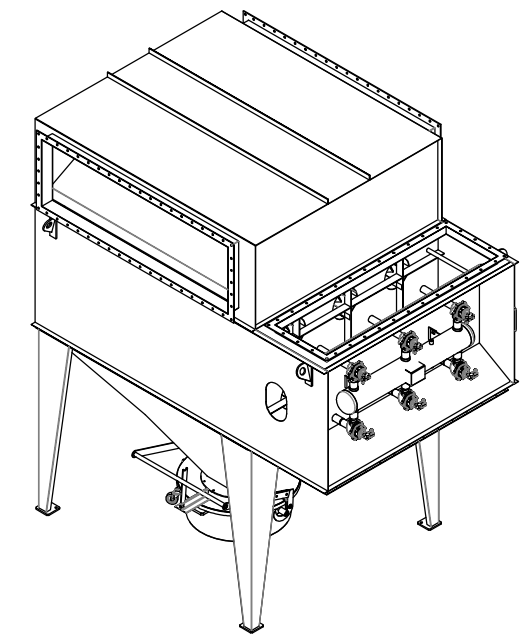

FILTER PARAMETERS	
FILTER TYPE	H3
NO. OF CARTRIDGES	18
RAL COLOR	7038

NET BRT  
WEIGHT (KG): 1200 1300

<b>EGNAR</b>		
TYPE OF FILTER	H 318	CONSTRUCTION MADE WI TOLERANCES +/- 2mm