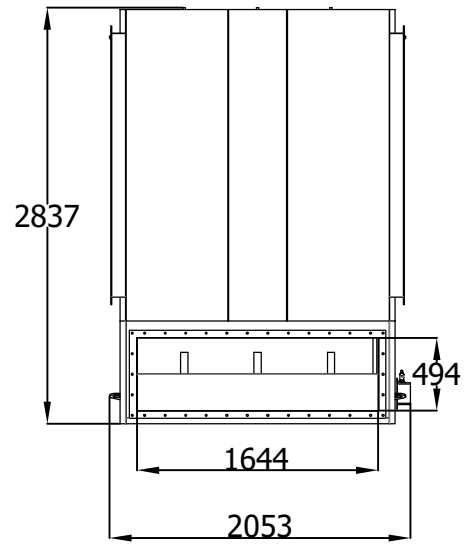

FILTER PARAMETERS	
FILTER TYPE	H3
NO. OF CARTRIDGES	18
RAL COLOR	7038

NET BRT  
WEIGHT (KG): 1200 1300

<b>EGNAR</b>		
TYPE OF FILTER	H 318	CONSTRUCTION MADE WI TOLERANCES +/- 2mm