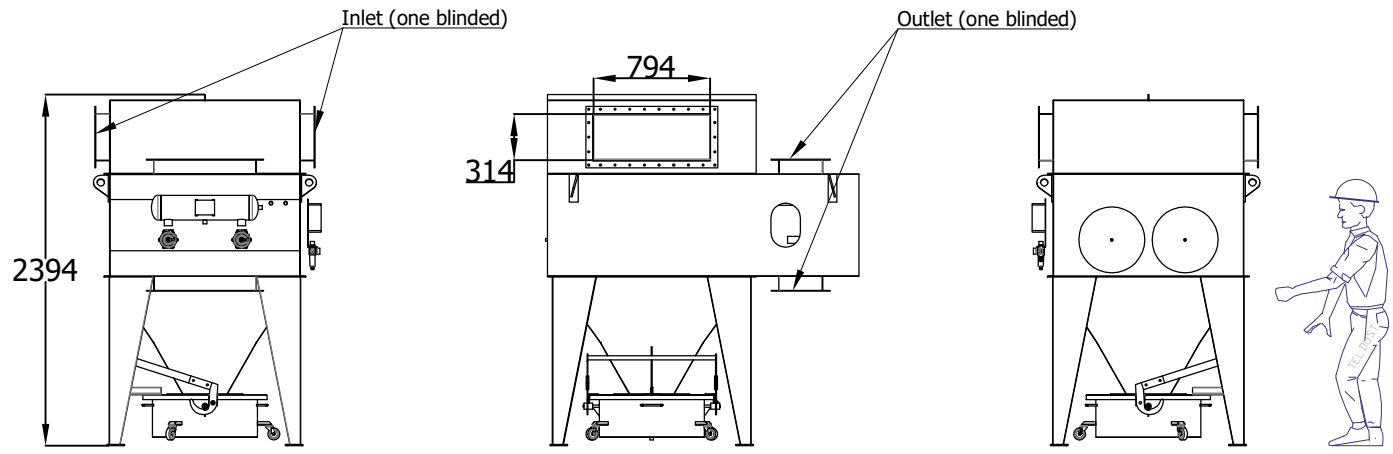

FILTER PARAMETERS	
FILTER TYPE	H2
NO. OF CARTRIDGES	4
RAL COLOR	7038

NET BRT
WEIGHT (KG): 700 750

EGNAR		
TYPE OF FILTER	H 204	CONSTRUCTION MADE WITH TOLERANCES +/- 2mm