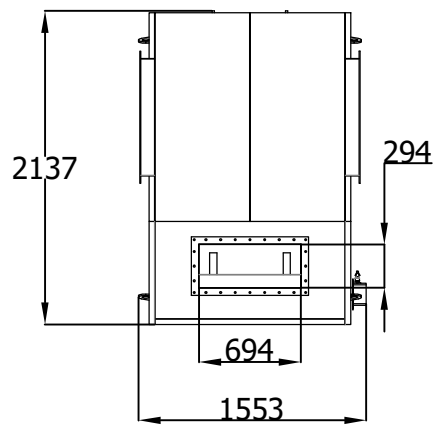

FILTER PARAMETERS	
FILTER TYPE	H2
NO. OF CARTRIDGES	4
RAL COLOR	7038

NET BRT
WEIGHT (KG): 700 750

EGNAR		
TYPE OF FILTER	H 204	CONSTRUCTION MADE WITH TOLERANCES +/- 2mm